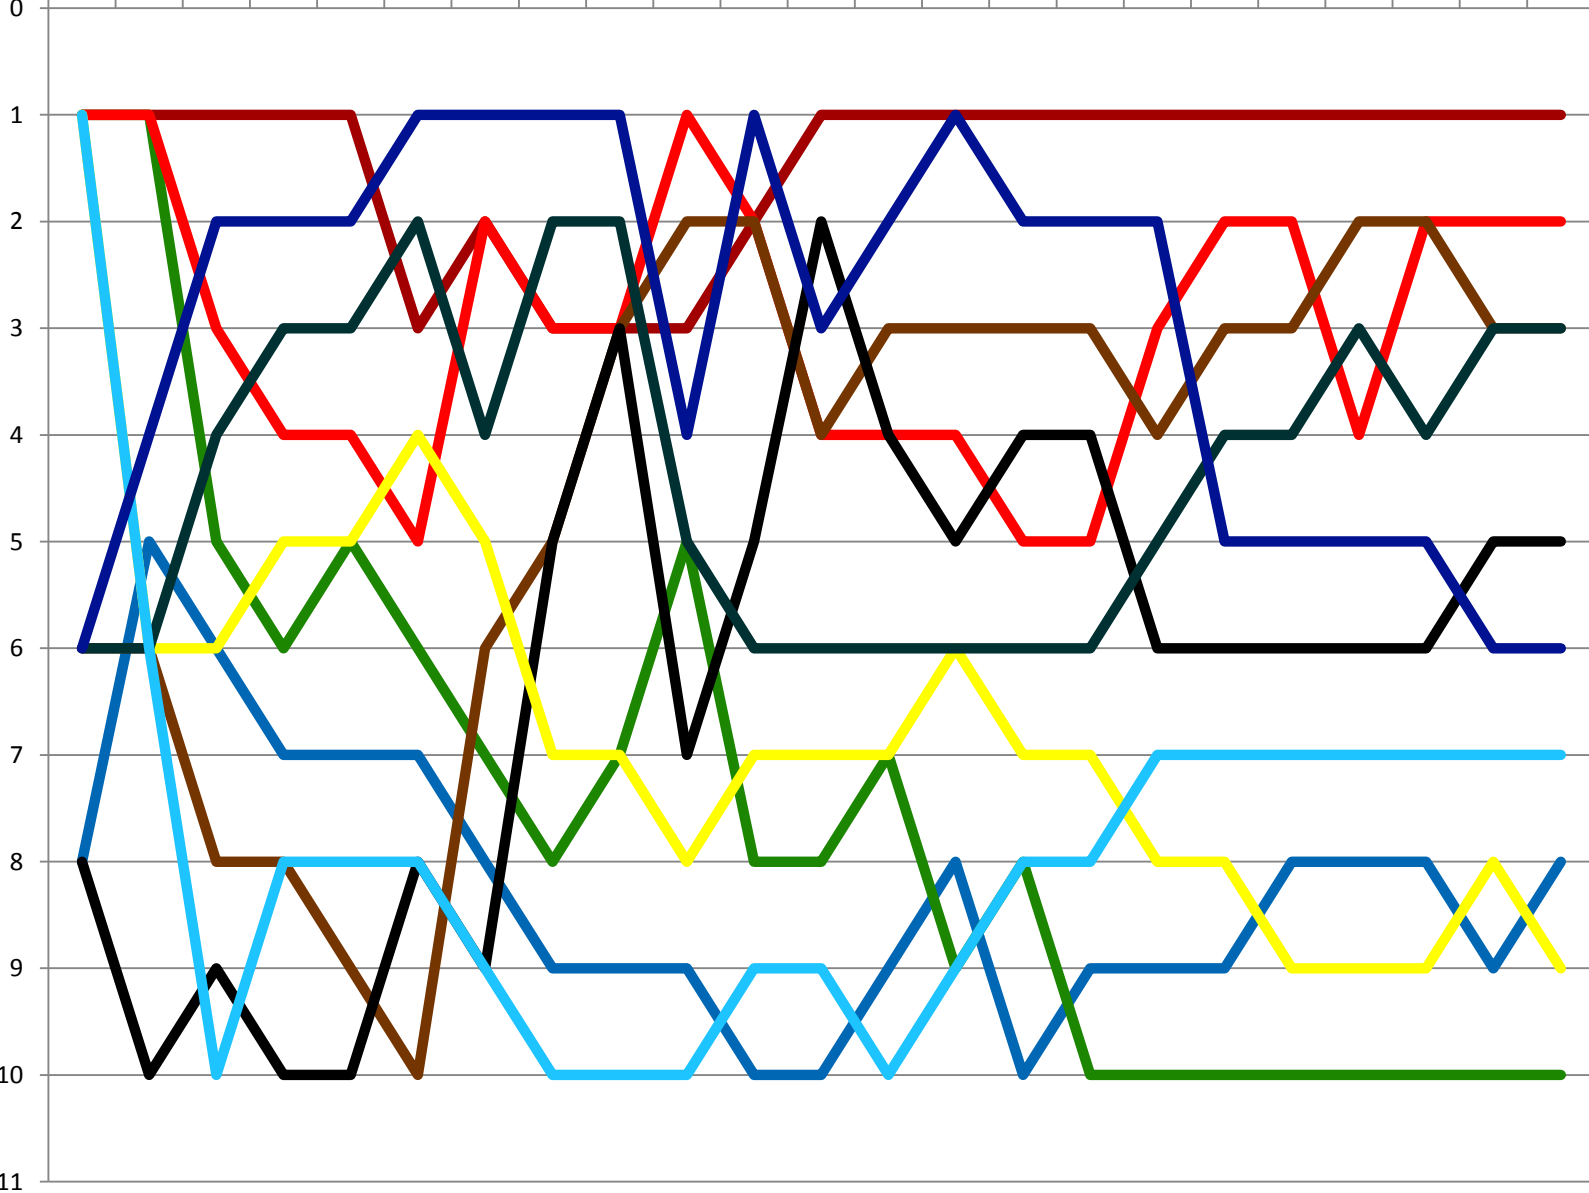

Scrutineering
 Sussex Questions
 Width Test
 Height Test
 Grid Reference
 MTWC Questions
 Micrometers
 Hill Start
 Elgar at Brinkwells
 Stop and Drop
 Driving Blind
 GR and Direction by Driver
 Fuel Calculation
 Slalom Consistency
 Hill Start
 Feely Bag
 Route Check
 Starting Handle
 Navigation Questions
 GR and Car Reg by Navigator
 South Coast Motorsport Qs
 Morgan Car Questions
 Night Questions

- 1 Fiona Courage / Claire Northam
- 2 Robert Joseph / Howard Joseph
- 3 John Houlihan / Richard Sherwin
- 4 John Joseph / Sam Savage
- 5 Andy Brown / Ruth Ross
- 6 Cathy Quinn / Tom Cowley
- 7 Mike Stringer / Paul Rosser
- 8 Gary Caroline / Robert Carter
- 9 Len Critchlow / Bill Critchlow
- 10 Mike Sythes / Steve Lister